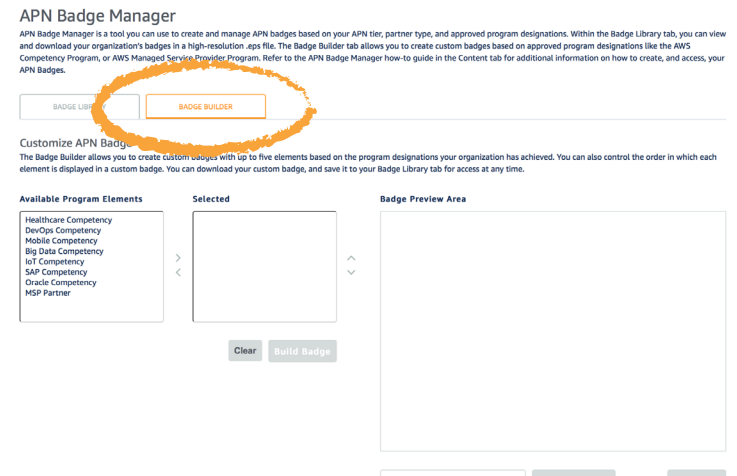

4

The Badge Builder tab allows you to create, download, and save custom APN Badges based on the APN Program elements your organization has been approved for.