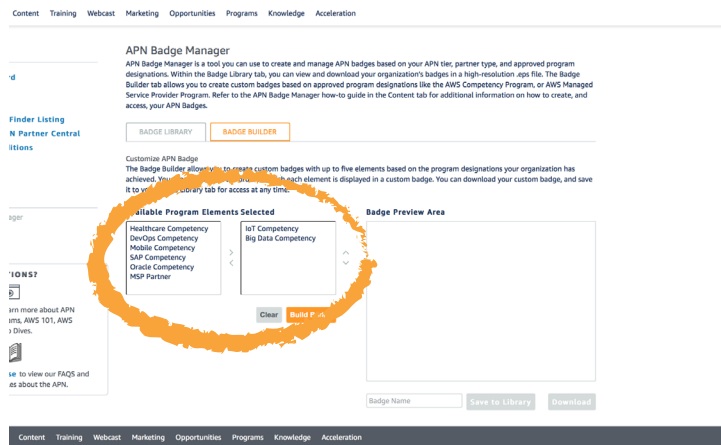

# 3

The Badge Library tab contains your default badges, as well as the custom badges you previously created. Upon approval of a new APN Program element, a default badge is automatically created & stored here.

*In the event your organization changes from tier to tier, APN Badge Manager will automatically update all default and custom badges with your new APN Program tier.*

# 4

The Badge Builder tab allows you to create, download, and save custom APN Badges based on the APN Program elements your organization has been approved for.

5

To create a custom APN Badge, select up to five available program elements you would like to include. You can then place each element in the order in which you would like them to appear.