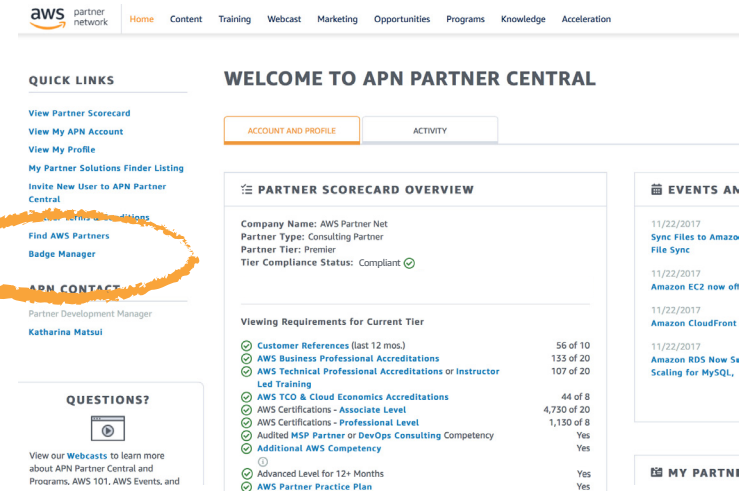

Login to APN Partner Central

Navigate to the Badge Manager link on the left side of your browser screen.

QUICK LINKS

- [View Partner Scorecard](#)
- [View My APN Account](#)
- [View My Profile](#)
- [My Partner Solutions Finder Listing](#)
- [Invite New User to APN Partner Central](#)
- [Find AWS Partners](#)
- [Badge Manager](#)

APN CONTACT

QUESTIONS?

View our Webcasts to learn more about APN Partner Central and Programs, AWS 101, AWS Events, and

WELCOME TO APN PARTNER CENTRAL

ACCOUNT AND PROFILE | ACTIVITY

PARTNER SCORECARD OVERVIEW

Company Name: AWS Partner Net
Partner Type: Consulting Partner
Partner Tier: Premier
Tier Compliance Status: Compliant

Viewing Requirements for Current Tier		
Customer References (last 12 mos.)	56 of 10	
AWS Business Professional Accreditations	135 of 20	
AWS Technical Professional Accreditations or Instructor Led Training	107 of 20	
AWS TCO & Cloud Economics Accreditations	44 of 8	
AWS Certifications - Associate Level	4,730 of 20	
AWS Certifications - Professional Level	1,150 of 8	
Audited MSP Partner or DevOps Consulting Competency	Yes	
Additional AWS Competency	Yes	
Advanced Level for 12+ Months	Yes	
AWS Partner Practice Plan	Yes	

EVENTS AND TRAINING

- 11/22/2017
  [Sync Files to Amazon File Sync](#)
- 11/22/2017
  [Amazon EC2 now offers](#)
- 11/22/2017
  [Amazon CloudFront](#)
- 11/22/2017
  [Amazon RDS Now Supports Scaling for MySQL](#)

MY PARTNER