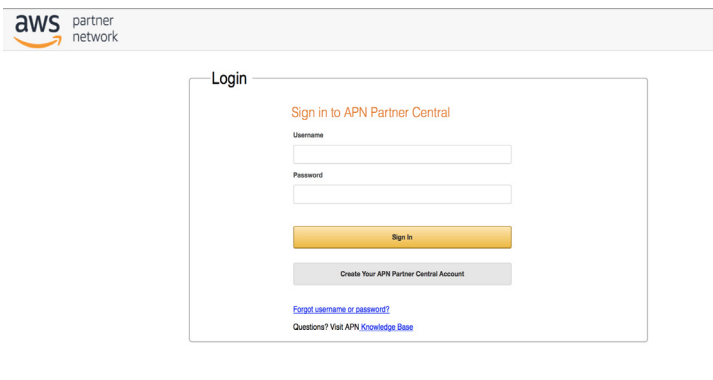

Login to APN Partner Central

Navigate to the Badge Manager link on the left side of your browser screen.

QUICK LINKS

- [View Partner Scorecard](#)
- [View My APN Account](#)
- [View My Profile](#)
- [My Partner Solutions Finder Listing](#)
- [Invite New User to APN Partner Central](#)
- [Find AWS Partners](#)
- [Badge Manager](#)

APN CONTACT

QUESTIONS?

View our Webcasts to learn more about APN Partner Central and Programs, AWS 101, AWS Events, and

WELCOME TO APN PARTNER CENTRAL

ACCOUNT AND PROFILE | ACTIVITY

PARTNER SCORECARD OVERVIEW

Company Name: AWS Partner Net
Partner Type: Consulting Partner
Partner Tier: Premier
Tier Compliance Status: Compliant

Viewing Requirements for Current Tier		
Customer References (last 12 mos.)	56 of 10	
AWS Business Professional Accreditations	135 of 20	
AWS Technical Professional Accreditations or Instructor Led Training	107 of 20	
AWS TCO & Cloud Economics Accreditations	44 of 8	
AWS Certifications - Associate Level	4,730 of 20	
AWS Certifications - Professional Level	1,150 of 8	
Audited MSP Partner or DevOps Consulting Competency	Yes	
Additional AWS Competency	Yes	
Advanced Level for 12+ Months	Yes	
AWS Partner Practice Plan	Yes	

EVENTS AND TRAINING

- 11/22/2017
  [Sync Files to Amazon File Sync](#)
- 11/22/2017
  [Amazon EC2 now offers](#)
- 11/22/2017
  [Amazon CloudFront](#)
- 11/22/2017
  [Amazon RDS Now Supports Scaling for MySQL](#)

MY PARTNER