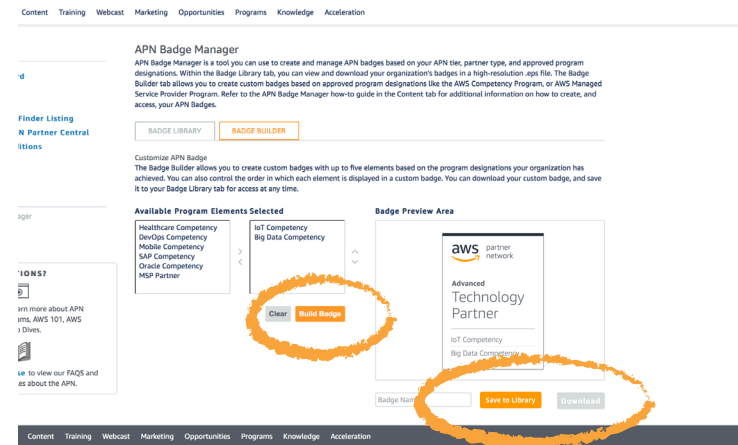

6

You can now preview your new APN Badge before naming, downloading, and/or saving it to your Badge Library. All APN Badges are made available for download in the EPS file format.